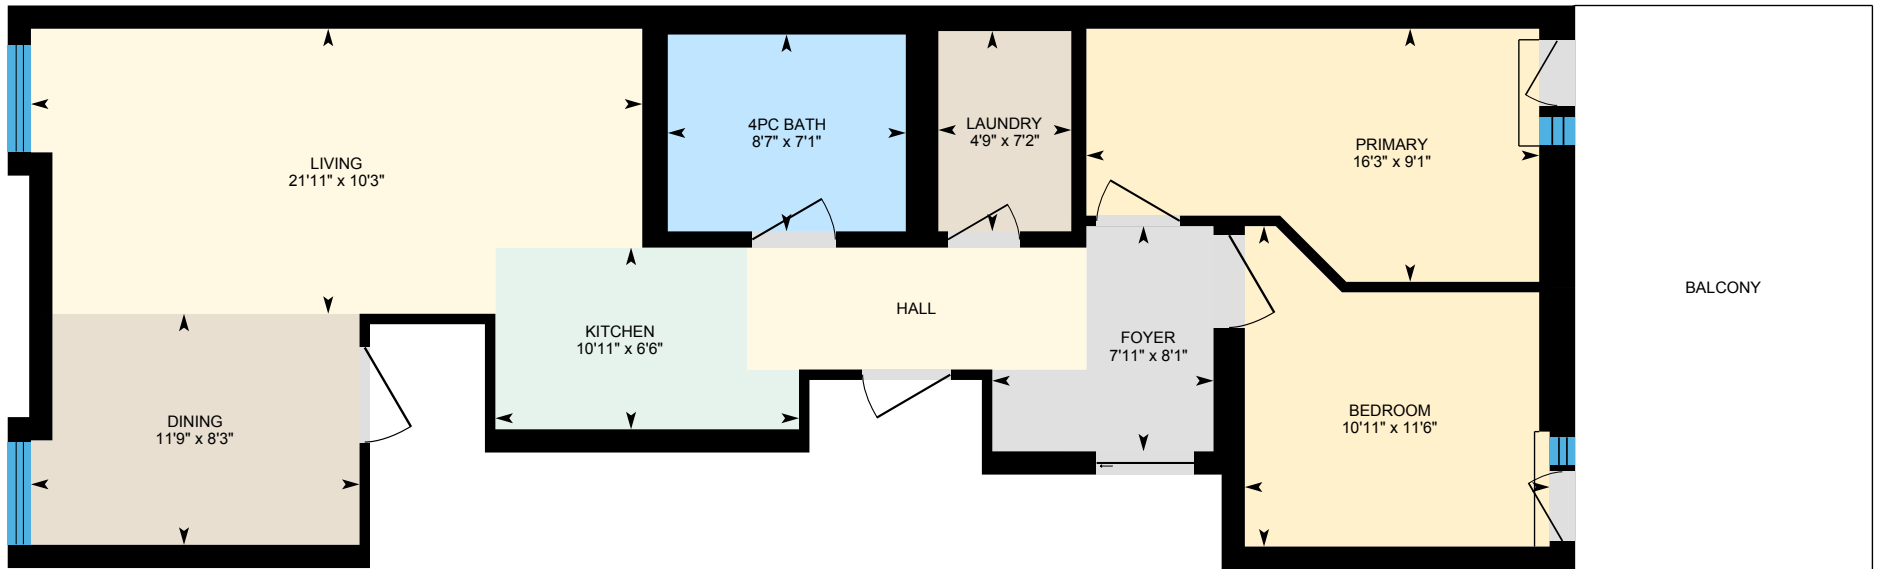

201-1598 Queen St E, Toronto, ON

Main Floor Exterior Area 978.60 sq ft
Interior Area 834.81 sq ft

PREPARED: 2026/04/07

White regions are excluded from total floor area in iGUIDE floor plans. All room dimensions and floor areas must be considered approximate and are subject to independent verification.